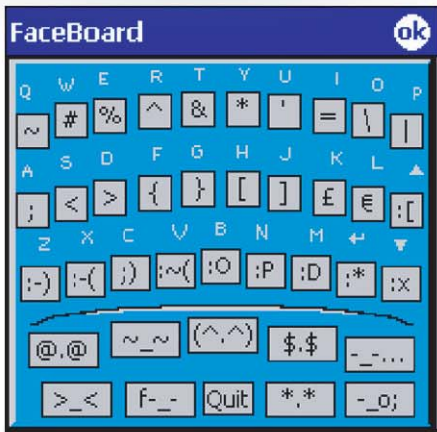

SnapNType™ (for iPAQ™ H3800 & H3900 Series)

Using the SnapNType keyboard, you can write e-mails, notes and enter data into your handheld computer anytime anywhere. It is small, light and compact allowing you to easily put it in your pocket. You can use it anywhere you go; whether it be on the street, on a train, in a meeting, at a conference or lecture. The SnapNType is a truly portable keyboard for mobile professionals and students. With its flexible and compact design, no longer will you need to find a flat surface before you type!

Compatible with

Compaq iPAQ

H3800 series

H3900 series

Features

- Snaps on quickly and easily
- Fits your iPAQ handheld with or without expansion sleeve
- Feature buttons with tactile feedback and sized for quick thumb typing
- DC jack to charge your iPAQ while keyboard is connected
- Auto enable/disable driver ensuring maximum software compatibility
- Includes primary application and unique FaceBoard button
- No batteries required

Unique extended keyboard, the FaceBoard, for easy typing of extra symbols and e-mail smiley patterns.

Charge your iPAQ while using the SnapNType.

Fits both naked iPAQ and any expansion sleeves.

Packaging Information